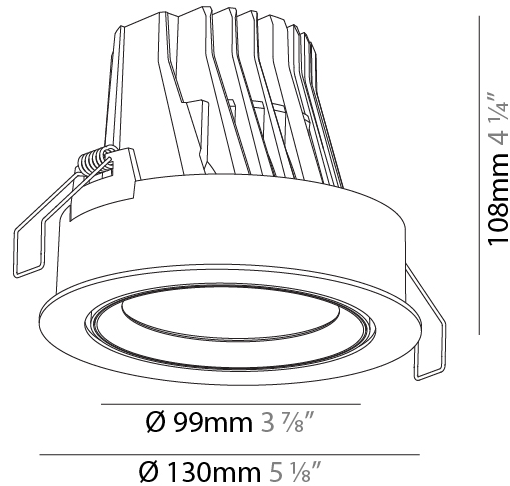

GENERAL

Series: Mechaniq Round
Brand: Prolicht
Division: Architectural
Mounting Type: Recessed
Mounting Location: Ceiling
Subcategory: Downlight

PHYSICAL

Shape: Round
Diameter (mm): 130
Diameter (in): 5 1/8
Height (mm): 108
Height (in): 4 1/4
Ceiling Thickness (mm): 10 / 12.5 / 15
Ceiling Thickness (in): 3/8 or 1/2 or 9/16
Min. Recessing Depth (mm): 130
Min. Recessing Depth (in): 5 1/8
Light Distribution: Adjustable / Downlight
Weight (kg): 0.707
Weight (lbs): 1.56
Fixture Finish: SSR / BKV / CWI / CRY / HAB / LAG / UFT / ITA / RUA / RUR / MIC / FTG / MYG / TWT / LOD / PUS / FRO / FUP / KIA / POP / BLS / SPG / MEY / GOH / GUM / CHC / COM / ABZ / JAG / OBR / MOS / ROR
Fixture Material: Aluminum Die Cast
Cut-out Measurements: 120mm / 4 3/4"

ELECTRICAL

Lamp Type: LED (Zhaga Standard)
Input Wattage (W): 28.6
Total Output Wattage (W): 26
Dimming: Tri-Mode (Non-Dimming and Phase Dimming (120Vac only) and 0-10V Dimming)
Driver Included: No
Driver Location: Recessed Housing
Driver Type: Constant Current - Universal
Driver Class: Class 2
Housing: See components
Input Voltage (V): 120 - 277
Constant Current (MA): 700

LED

Number of LEDs: 1
Color Temperature (°K): 2700 / 3000 / 3500 / 4000
Max. Delivered Lumen (lm): 2960 / 3030 / 3185 / 3250
CRI: >90 CRI
Lamp Life (hrs): 50000

OPTICAL

Reflector: 18 / 26 / 40
Adjustability: Rotational 355°; Tilt 30°

RATINGS AND CERTIFICATIONS

Certified By: Certified for North American Standards
IP rating: IP20

120mm 4 3/4"	130mm 5 1/8"	10 | 15mm 3/8" | 9/16"	30°	355°		

A